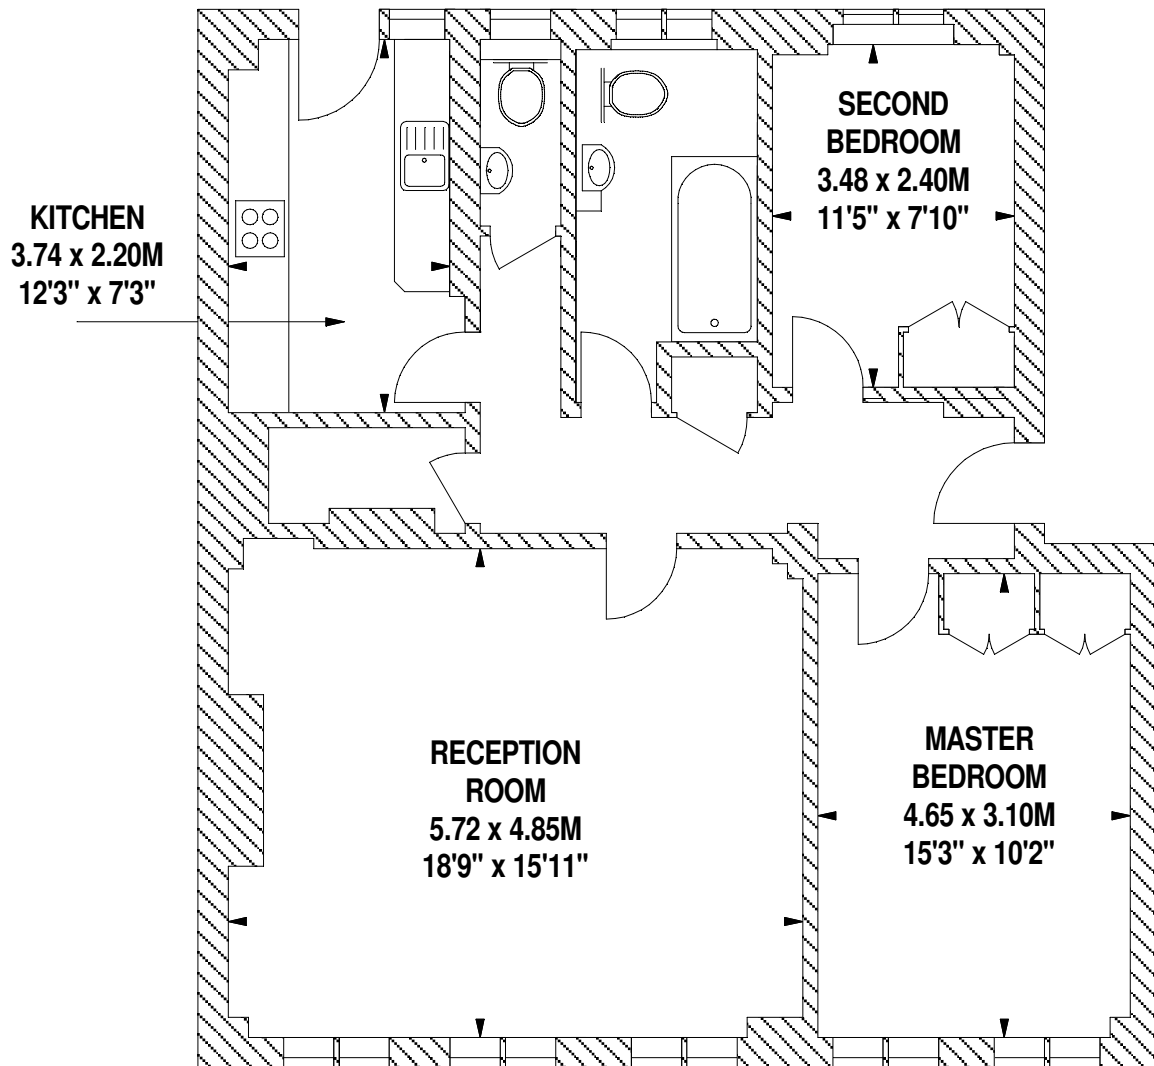

**Flat 96,
Fourth Floor,
Stafford Court,
Kensington High Street ,W8**

Approximate gross internal area
82 sq m / 883 sq ft

Kensington High Street

PEGASI

PH - 0207 245 4500

www.pegasi.co.uk

Scale 1:75

Scale floor plans produced by Mays Floorplans © . Tel 020 3397 4594
All measurements are maximum, and include wardrobes and window bays where applicable