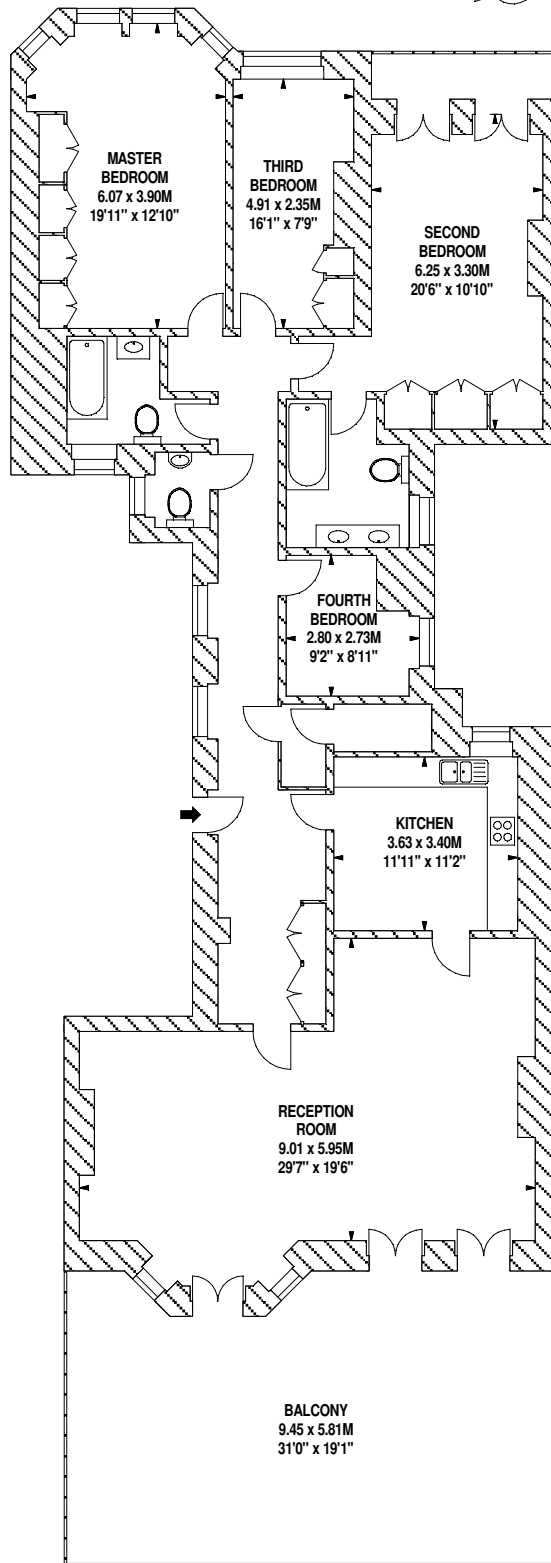

Flat 23
First Floor
St. George's Court,
Gloucester Road, SW7

Approximate gross internal area
172 sq m / 1851 sq ft

Gloucester Road

PEGASI
PH - 0207 245 4500
www.pegasi.co.uk

Scale 1:150