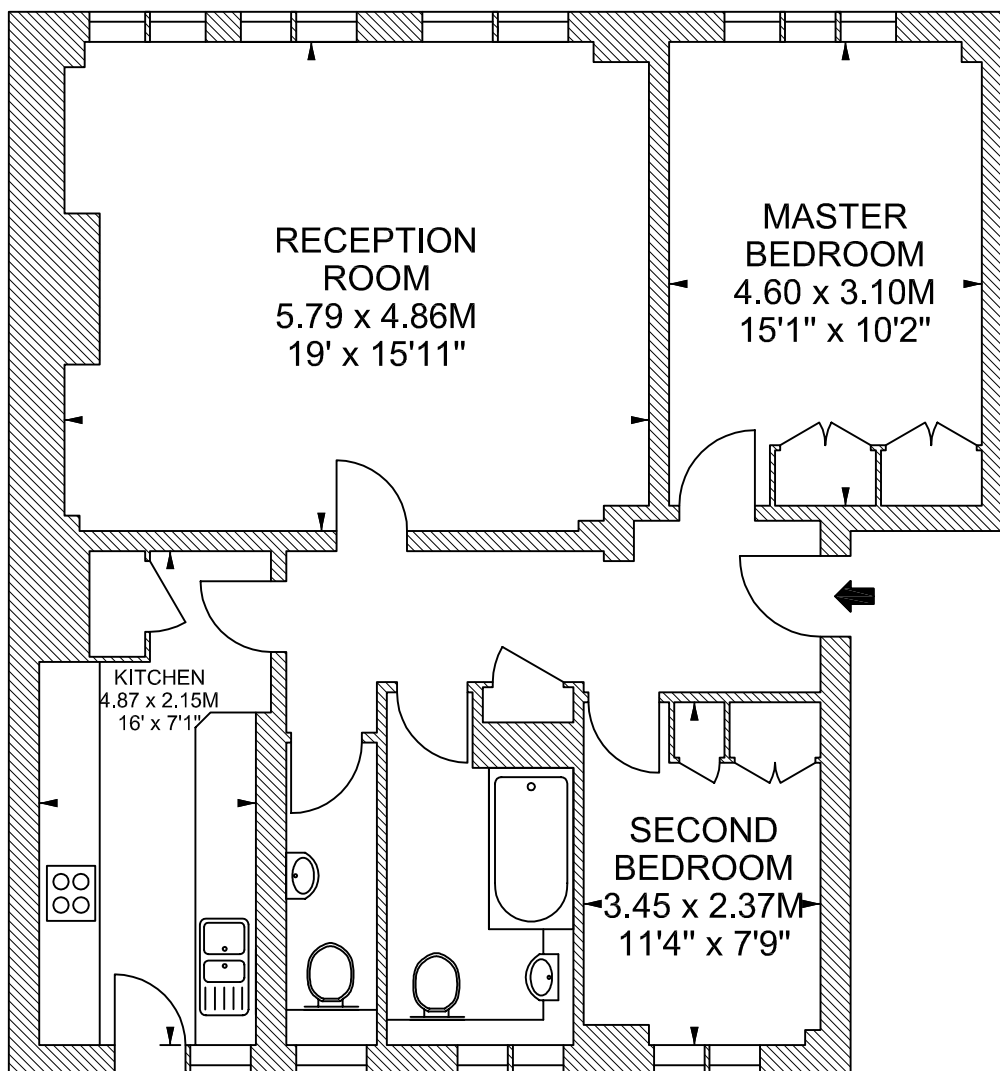

Flat 94 Third Floor Stafford Court, Kensington High Street ,W8

Approximate gross internal area
83 sq m / 893 sq ft

Phillimore Walk

Scale 1:75

Scale floor plans produced by Mays Floorplans © . Tel 020 3397 4594
All measurements are maximum, and include wardrobes and window bays where applicable