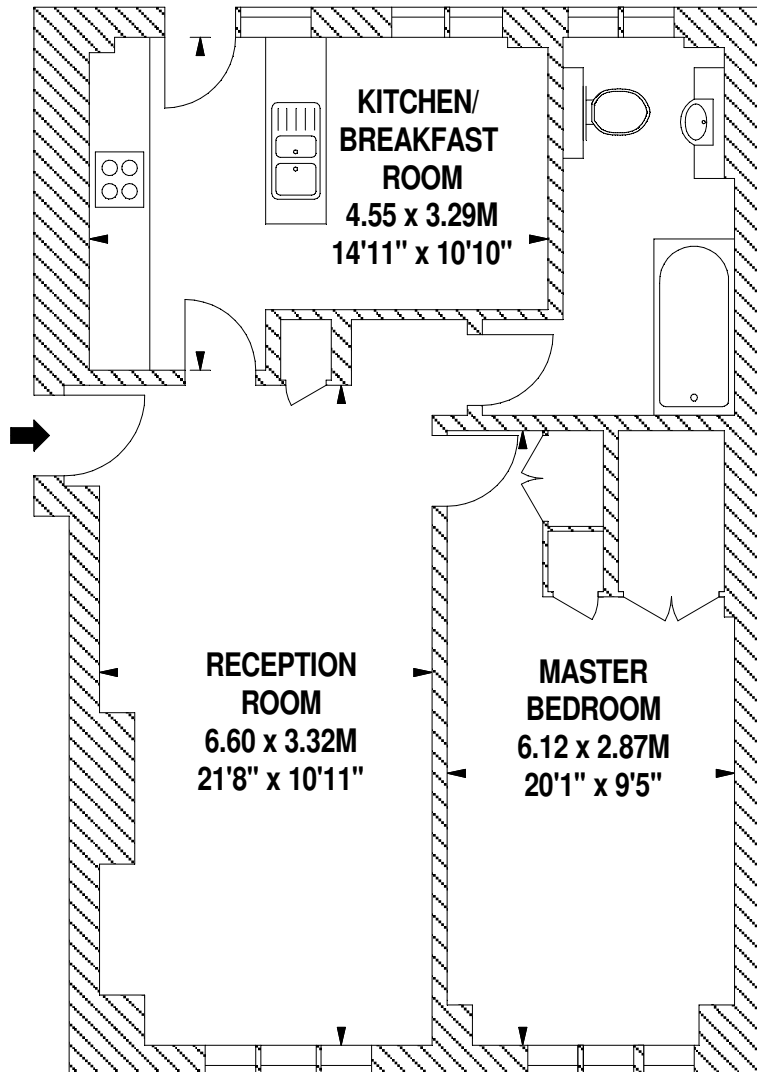

Flat 63
First Floor
Stafford Court,
Kensington High Street, W8
Approximate gross internal area
63 sq m / 678 sq ft

Kensington High Street

Scale 1:75

PEGASI

PH - 0207 245 4500

www.pegasi.co.uk

Scale floor plans produced by Mays Floorplans © . Tel 020 3397 4594
All measurements are maximum, and include wardrobes and window bays where applicable