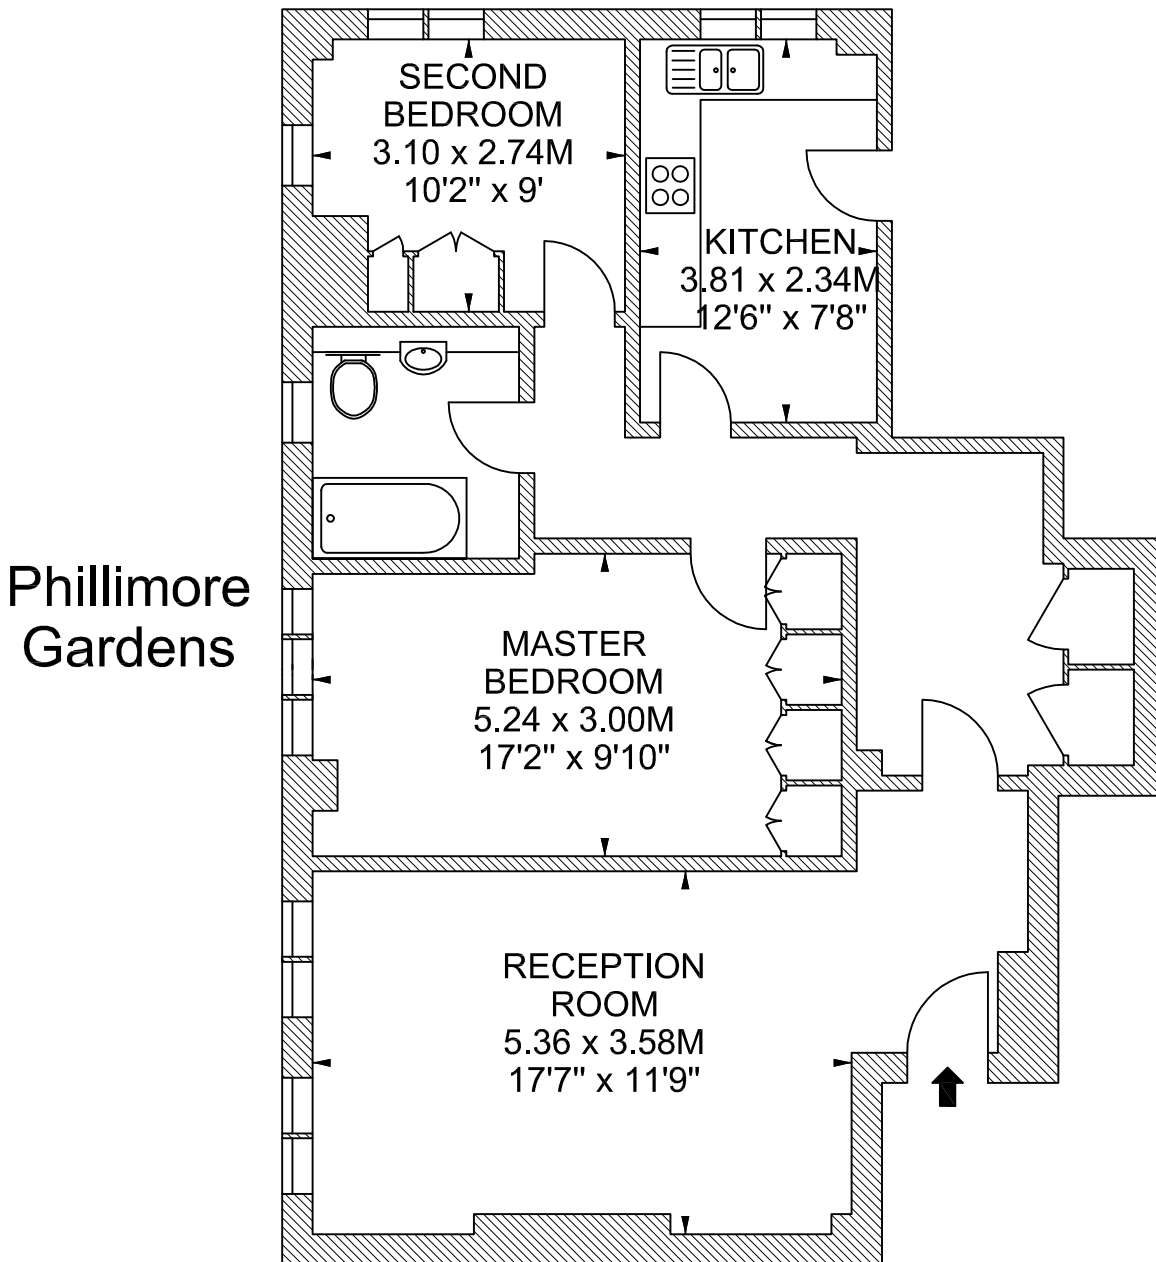

Flat 116
Third Floor
Stafford Court,
Kensington High Street, W8

Approximate gross internal area
77 sq m / 829 sq ft

Phillimore Walk

Scale 1:75