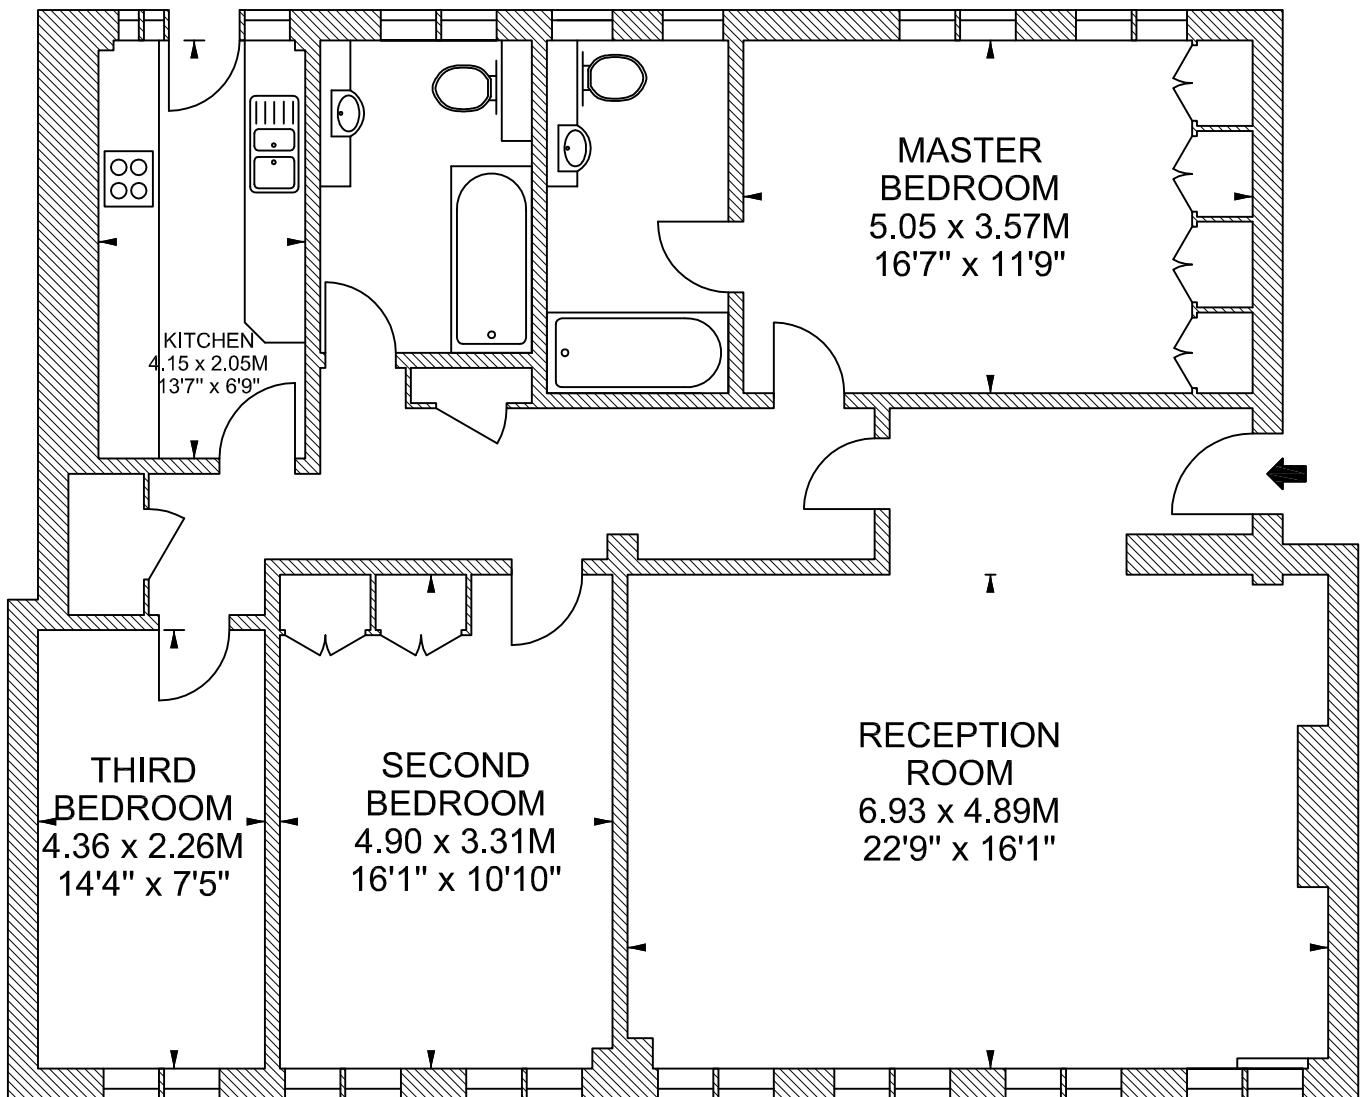

Flat 44
First Floor
Stafford Court,
Kensington High Street ,W8

Approximate gross internal area
124 sq m / 1335 sq ft

Kensington High Street

Scale 1:75

Scale floor plans produced by Mays Floorplans © . Tel 020 3397 4594
All measurements are maximum, and include wardrobes and window bays where applicable