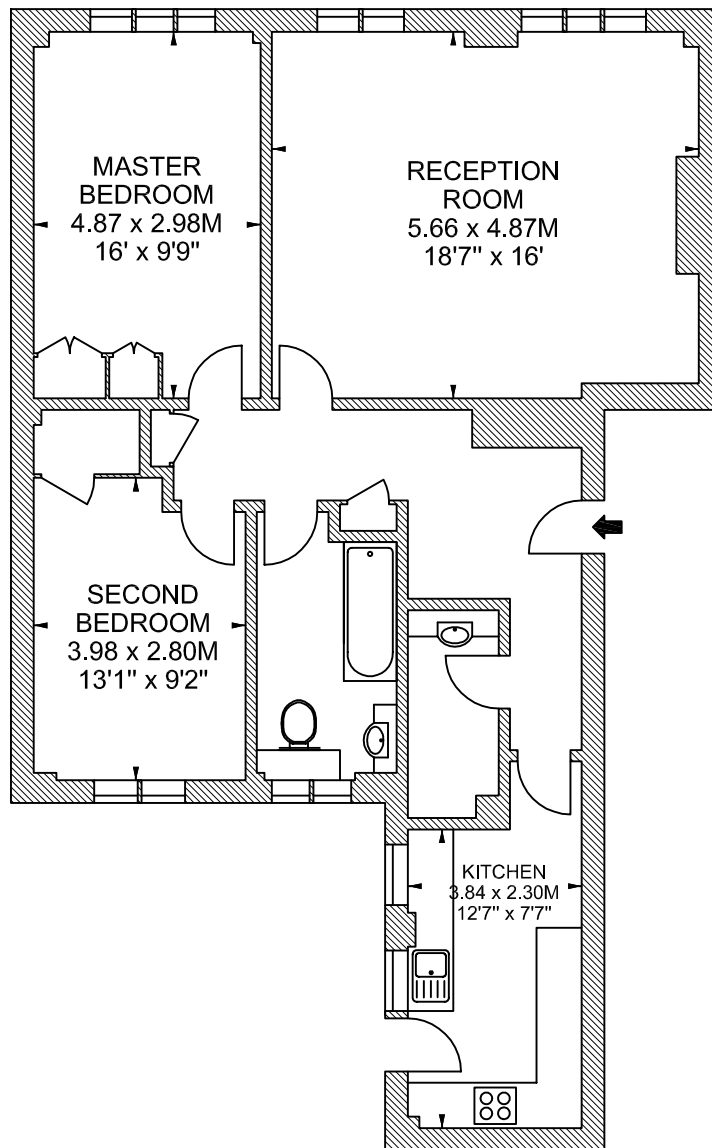

Flat 66
First Floor
Stafford Court,
Kensington High Street, W8
Approximate gross internal area
89 sq m / 958 sq ft
Phillimore Walk

Scale 1:100

Scale floor plans produced by Mays Floorplans © . Tel 020 3397 4594
All measurements are maximum, and include wardrobes and window bays where applicable