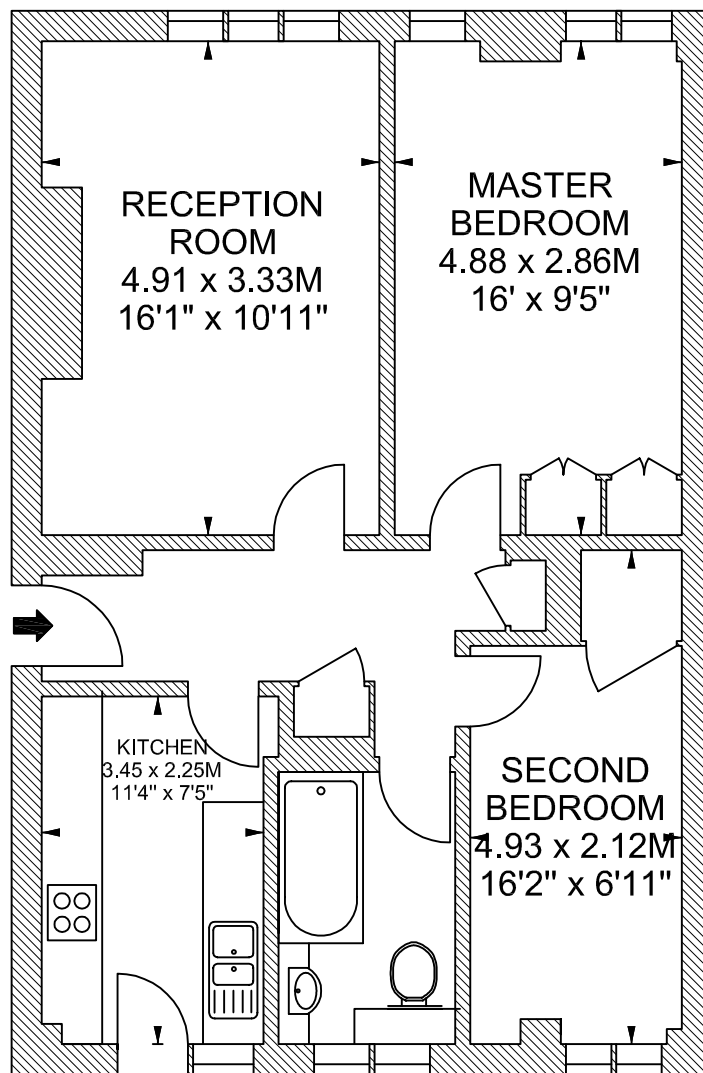

Flat 73,
Third Floor,
Stafford Court,
Kensington High Street ,W8

Approximate gross internal area

63 sq m / 678 sq ft

Phillimore Walk

Scale 1:75

Scale floor plans produced by Mays Floorplans © . Tel 020 3397 4594
All measurements are maximum, and include wardrobes and window bays where applicable