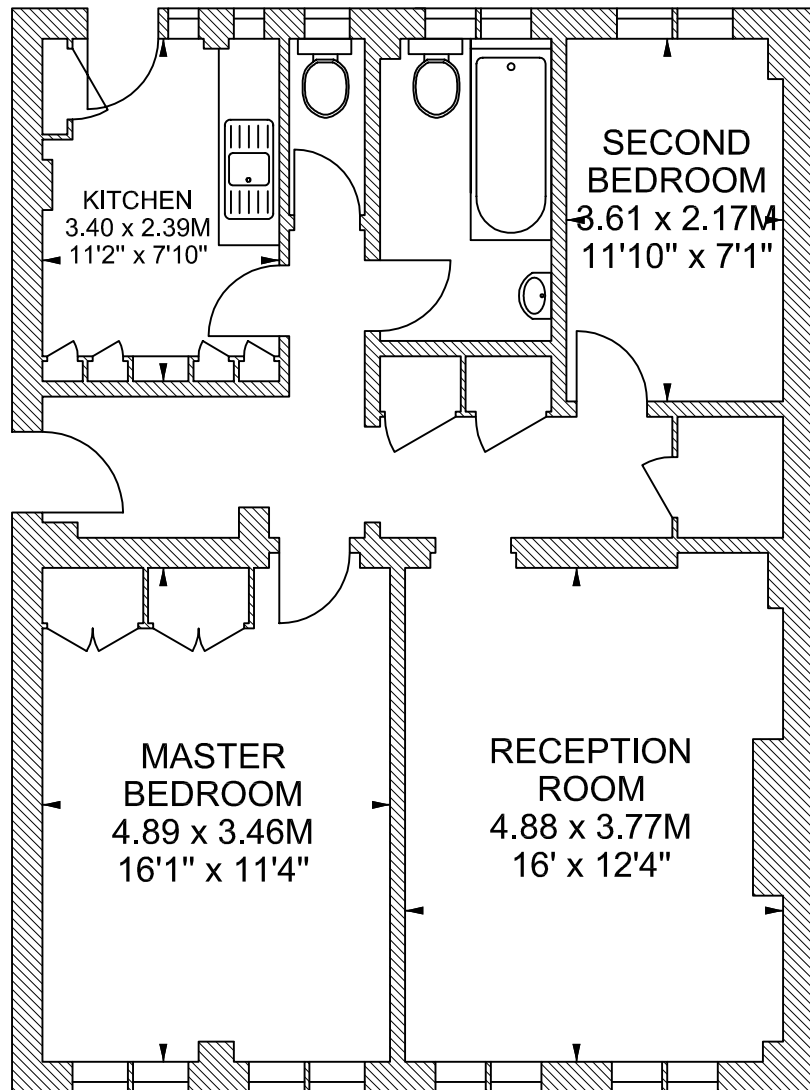

Flat 83  
First Floor  
Stafford Court,  
Kensington High Street ,W8

Approximate gross internal area  
75 sq m / 807 sq ft

Kensington High Street

Scale 1:75

Scale floor plans produced by Mays Floorplans © . Tel 020 3397 4594  
All measurements are maximum. and include wardrobes and window bays where applicable