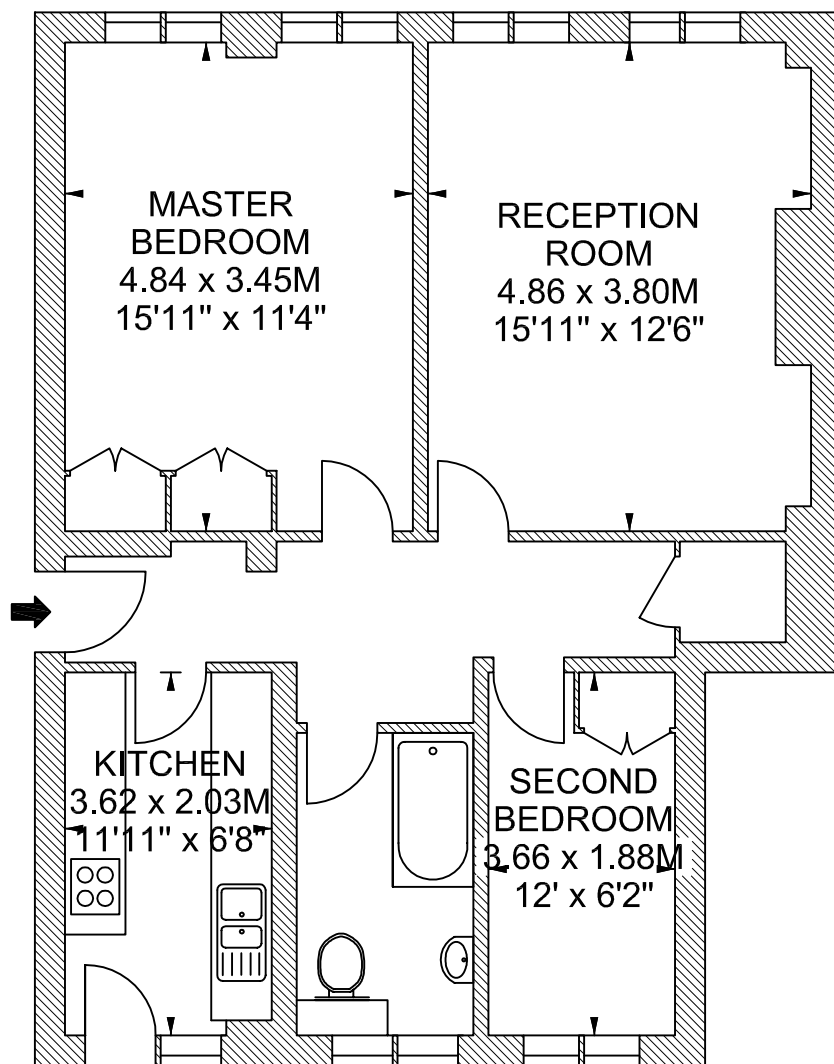

Flat 85
First Floor
Stafford Court,
Kensington High Street ,W8

Approximate gross internal area

67 sq m / 721 sq ft

Phillimore Walk

Scale 1:75

Scale floor plans produced by Mays Floorplans © . Tel 020 3397 4594
All measurements are maximum, and include wardrobes and window bays where applicable