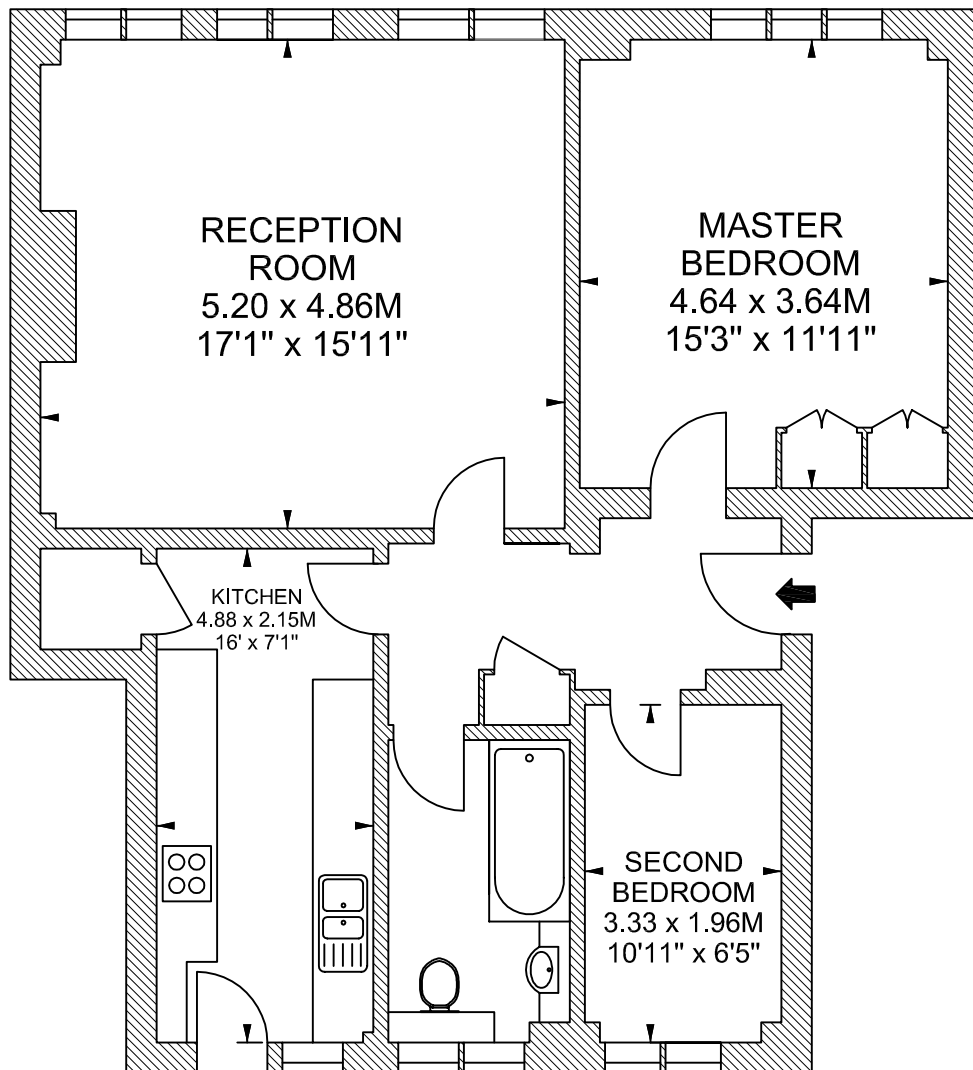

Flat 86  
First Floor  
Stafford Court,  
Kensington High Street ,W8

Approximate gross internal area  
76 sq m / 818 sq ft

Phillimore Walk

Scale 1:75

Scale floor plans produced by Mays Floorplans © . Tel 020 3397 4594  
All measurements are maximum. and include wardrobes and window bays where applic