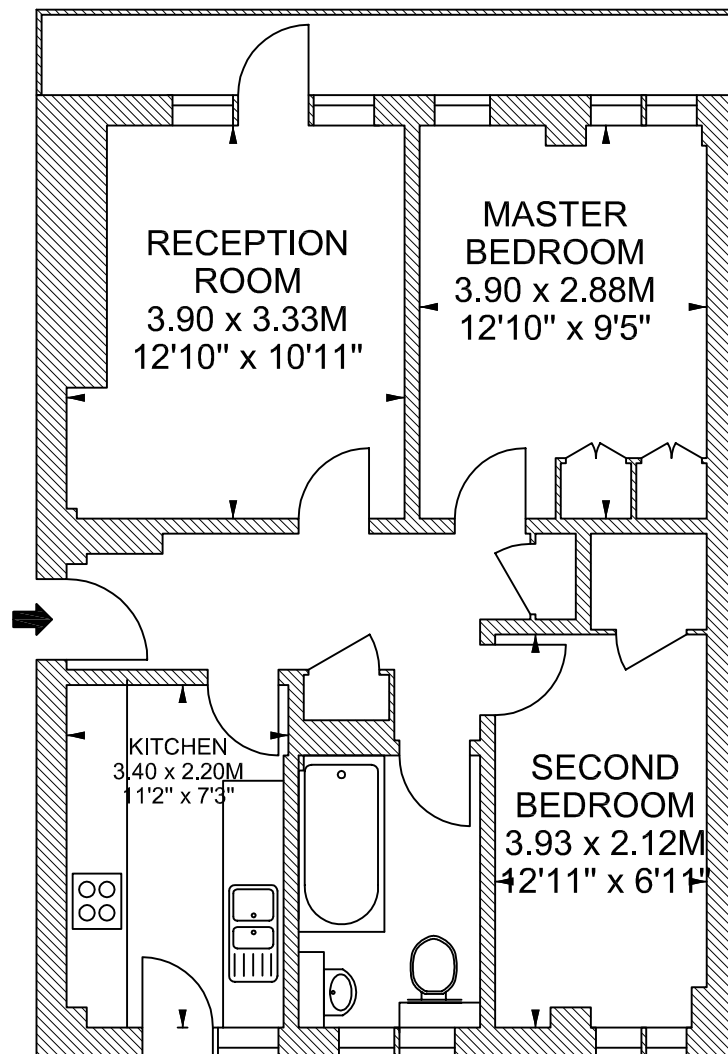

Flat 81
Fifth Floor
Stafford Court,
Kensington High Street ,W8

Approximate gross internal area
56 sq m / 603 sq ft
Phillimore Walk

Scale 1:75

Scale floor plans produced by Mays Floorplans © . Tel 020 3397 4594
All measurements are maximum. and include wardrobes and window bays where applic