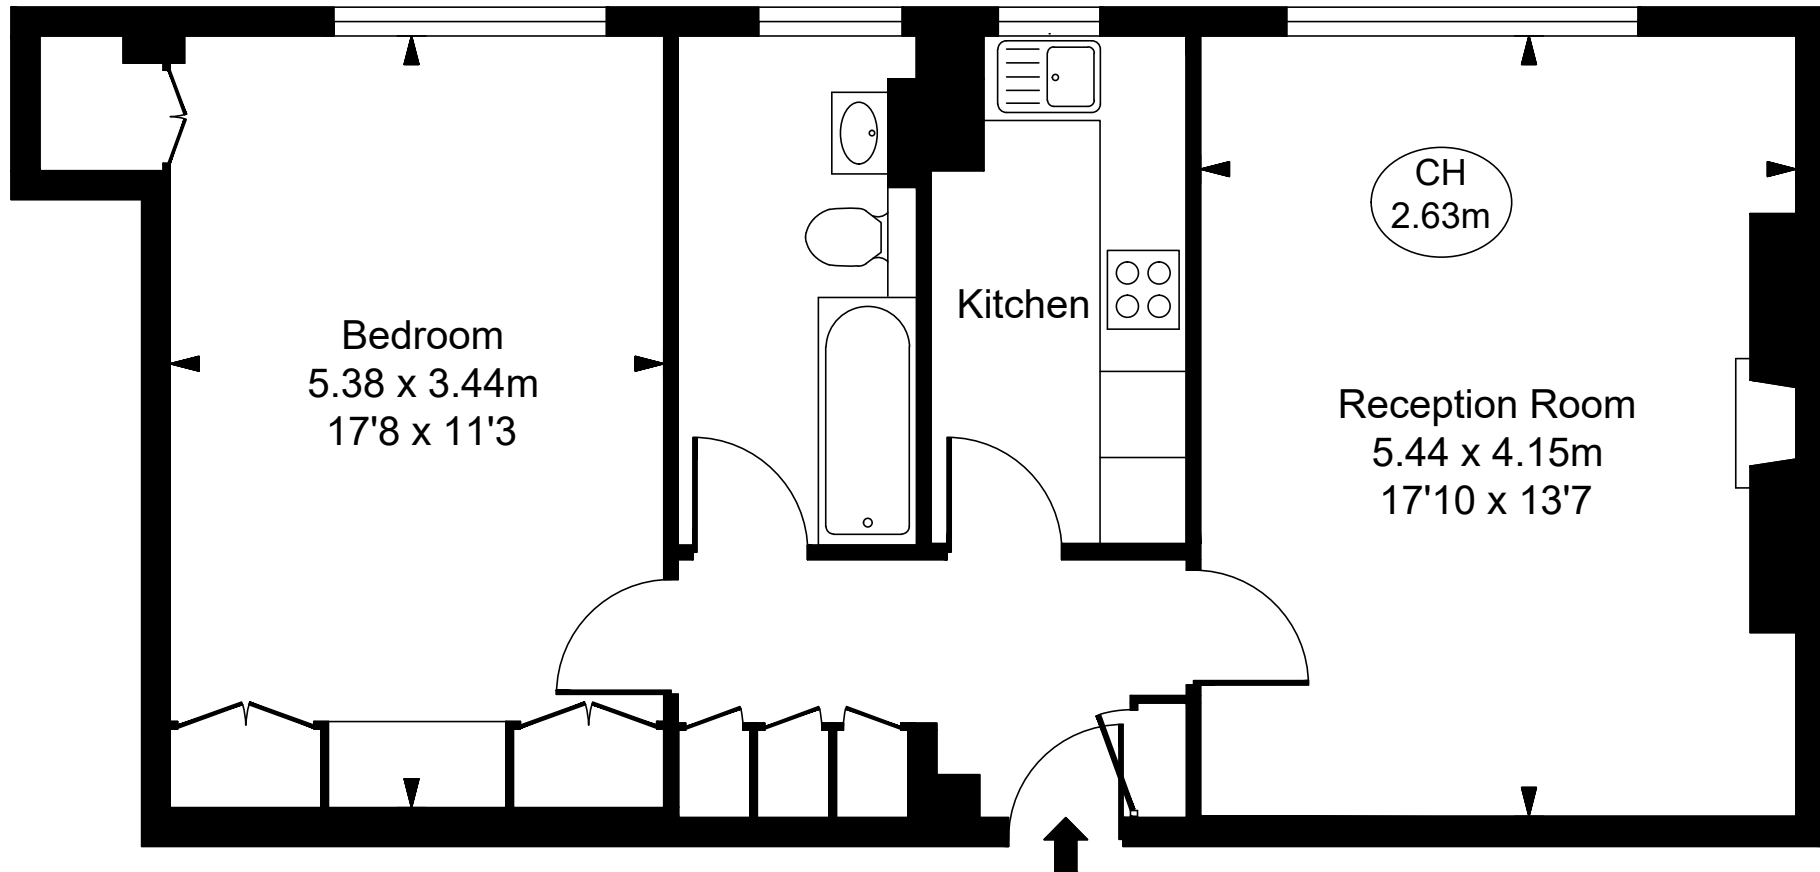

51 Richmond Court,
200 Sloane Street, SW1X 9QU

Approximate Gross Internal Area
62.31 sq m / 671 sq ft

(CH = Ceiling Heights)

Sixth Floor