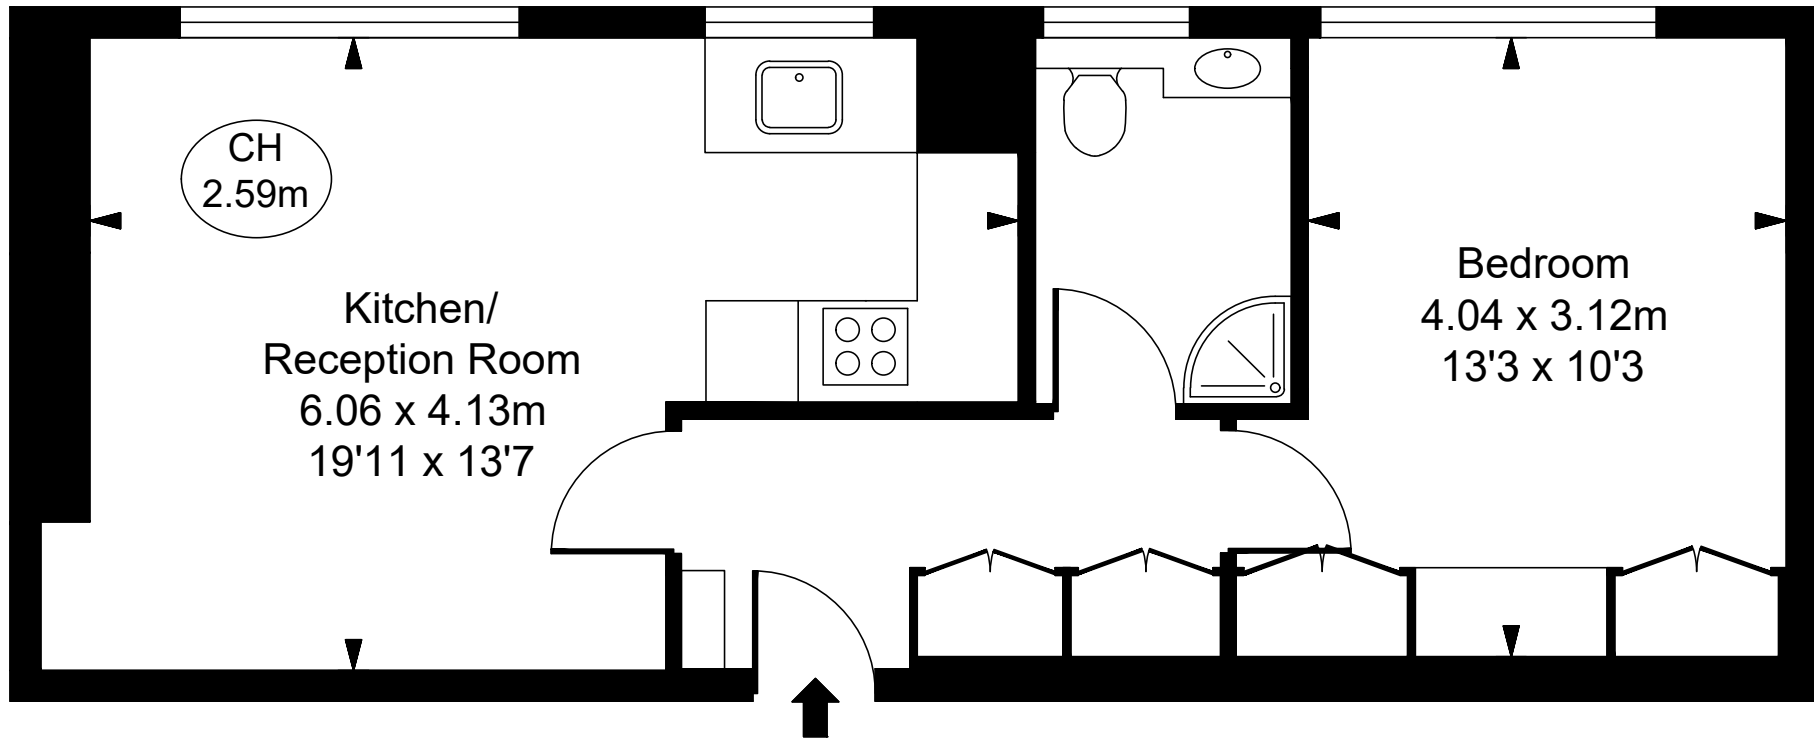

59 Richmond Court,  
200 Sloane Street, SW1X 9QU

Approximate Gross Internal Area  
45.50 sq m / 490 sq ft

( CH = Ceiling Heights )

Sixth Floor