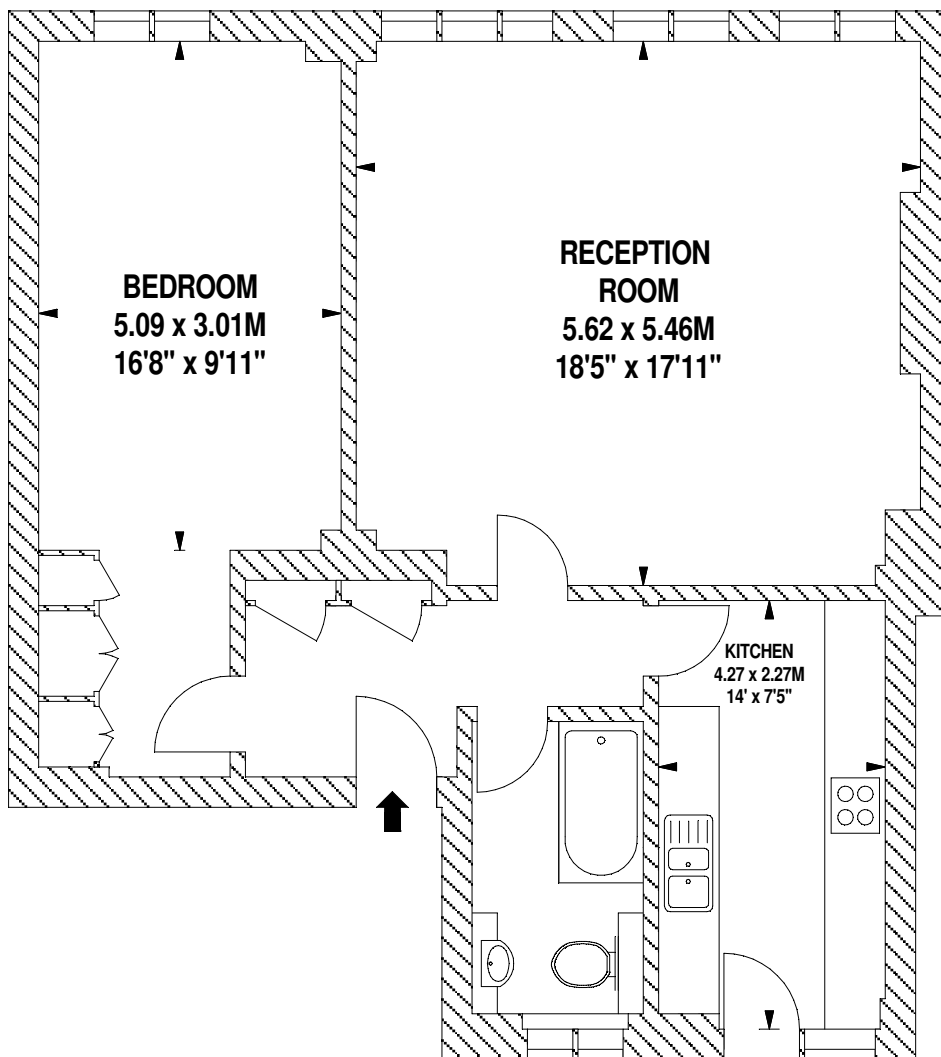

Flat 115
Third Floor
Stafford Court,
Kensington High Street, W8

Approximate gross internal area

73 sq m / 786 sq ft

Phillimore Walk

Scale 1:75

PEGASI

PH -0207 245 4500

www.pegasi.co.uk

Scale floor plans produced by Mays Floorplans © . Tel 020 3397 4594
All measurements are maximum, and include wardrobes and window bays where applicable