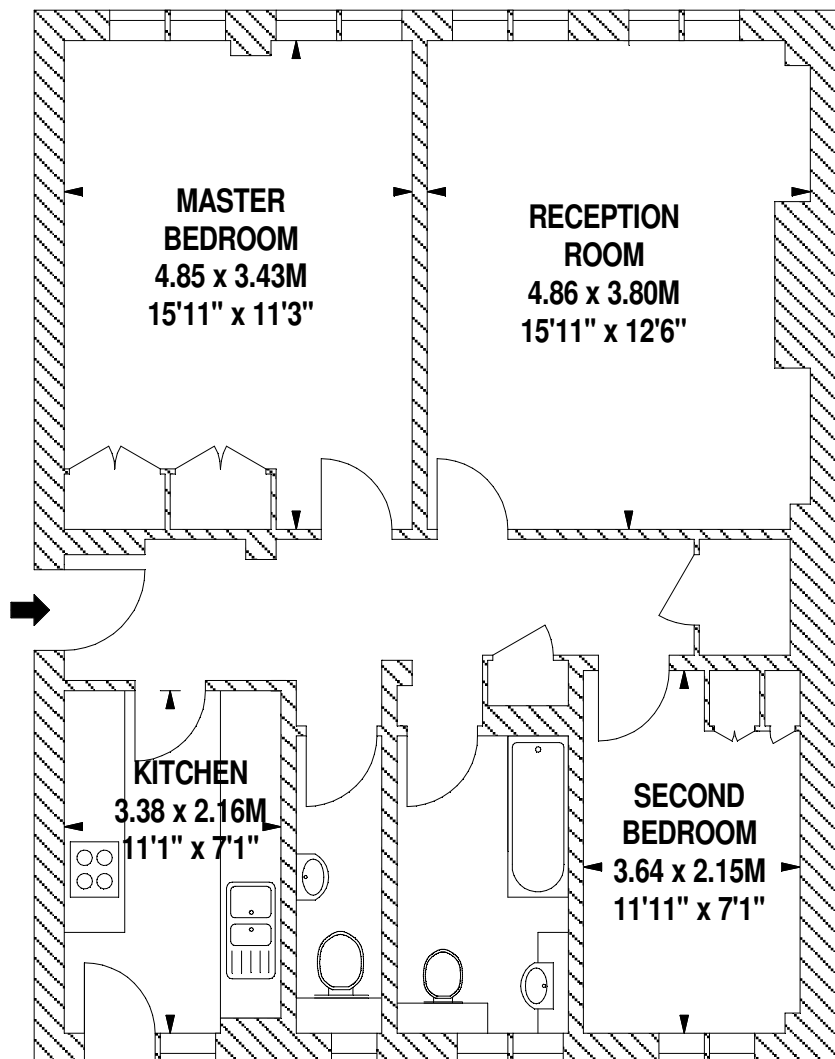

Flat 89
Second Floor
Stafford Court,
Kensington High Street ,W8

Approximate gross internal area
72 sq m / 775 sq ft

Phillimore Walk

PEGASI

PH - 0207 245 4500

www.pegasi.co.uk

Scale 1:75