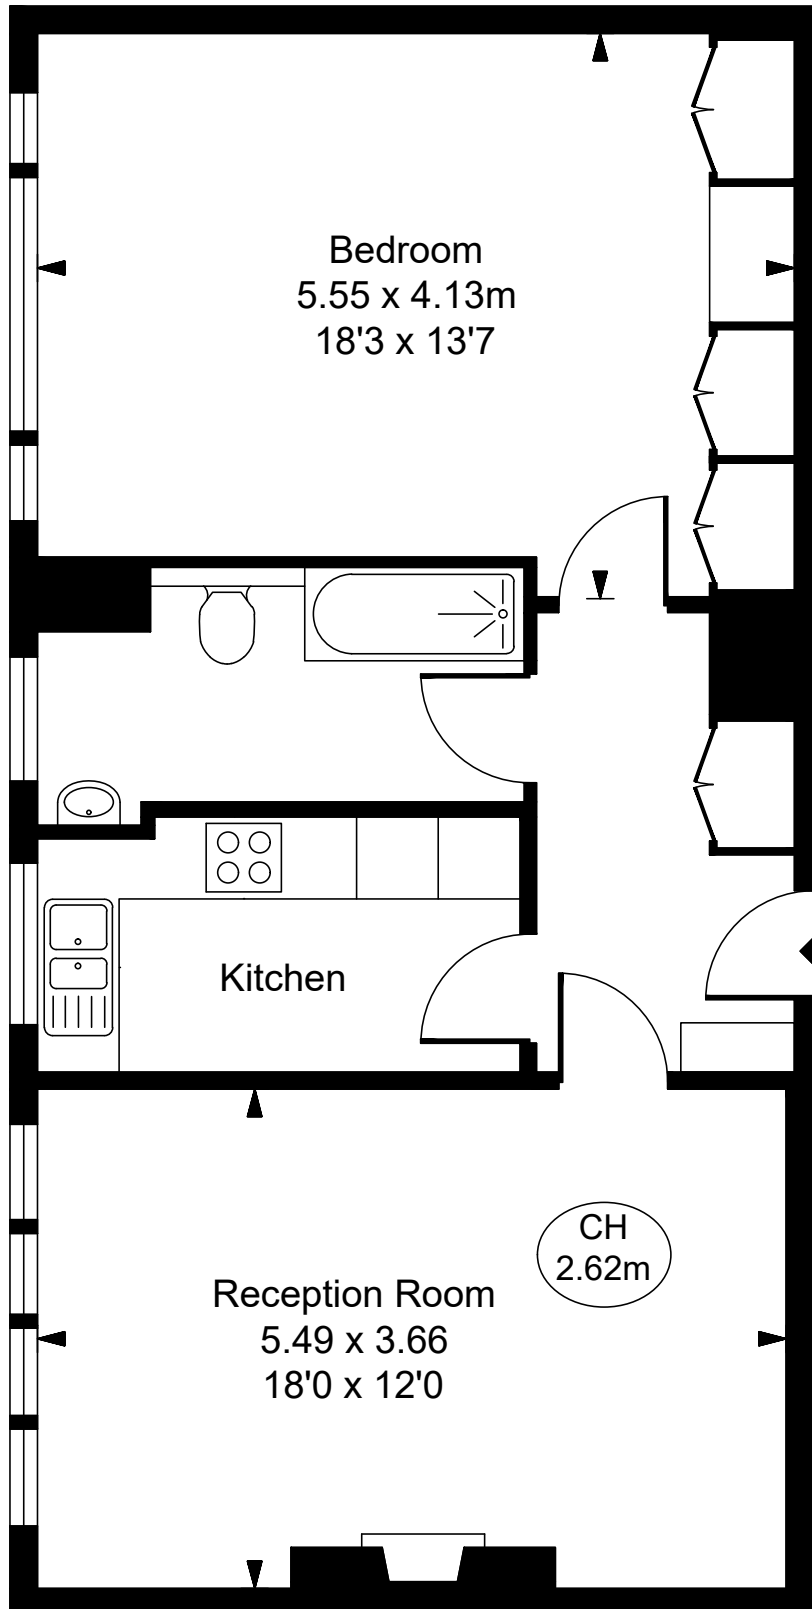

50 Richmond Court,  
200 Sloane Street, SW1X 9QU

Approximate Gross Internal Area  
63.27 sq m / 681 sq ft

( CH = Ceiling Heights )

Sixth Floor